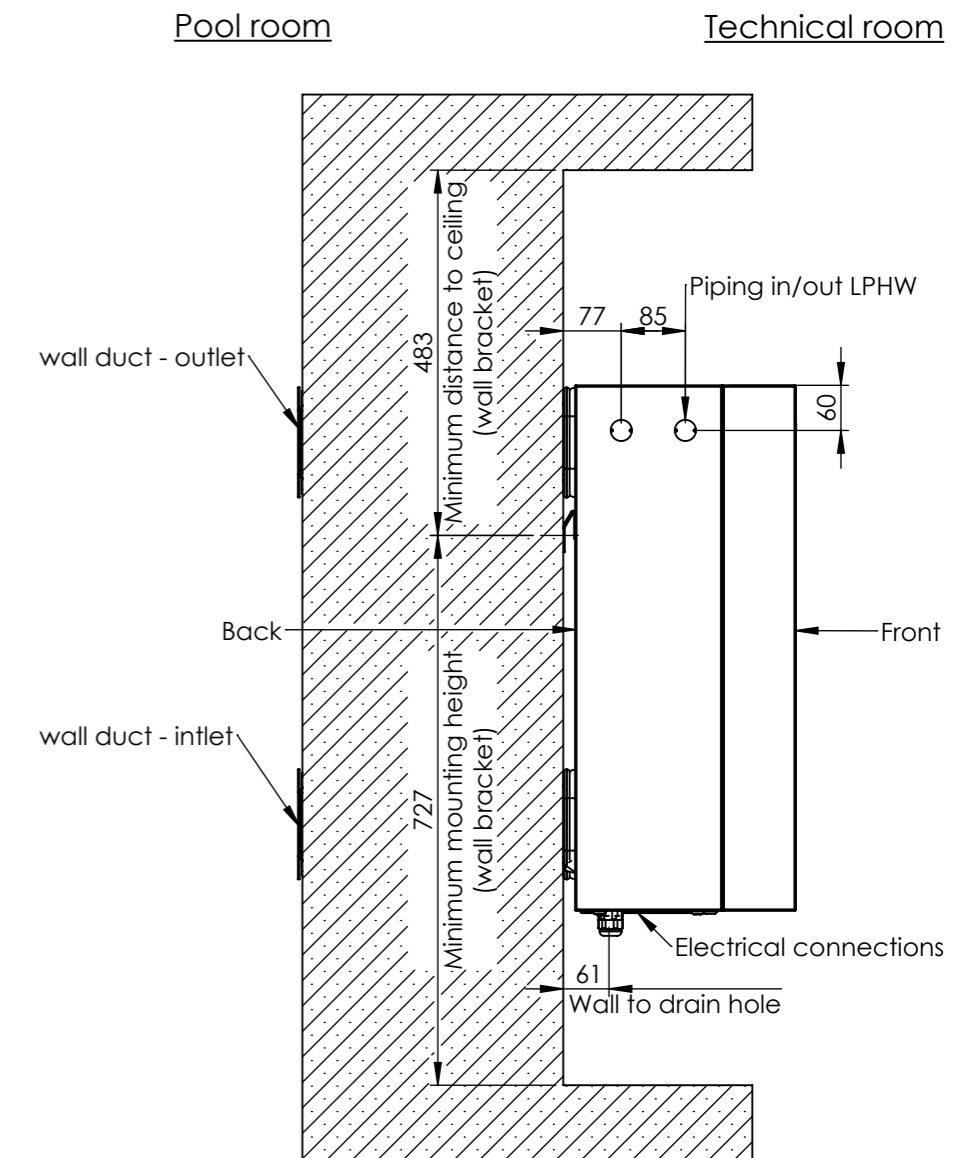

VPX-T 55 Mounting guide

Wall cut-out - seen from technical room side (front side)

Unit dimensions - VPX-T 55