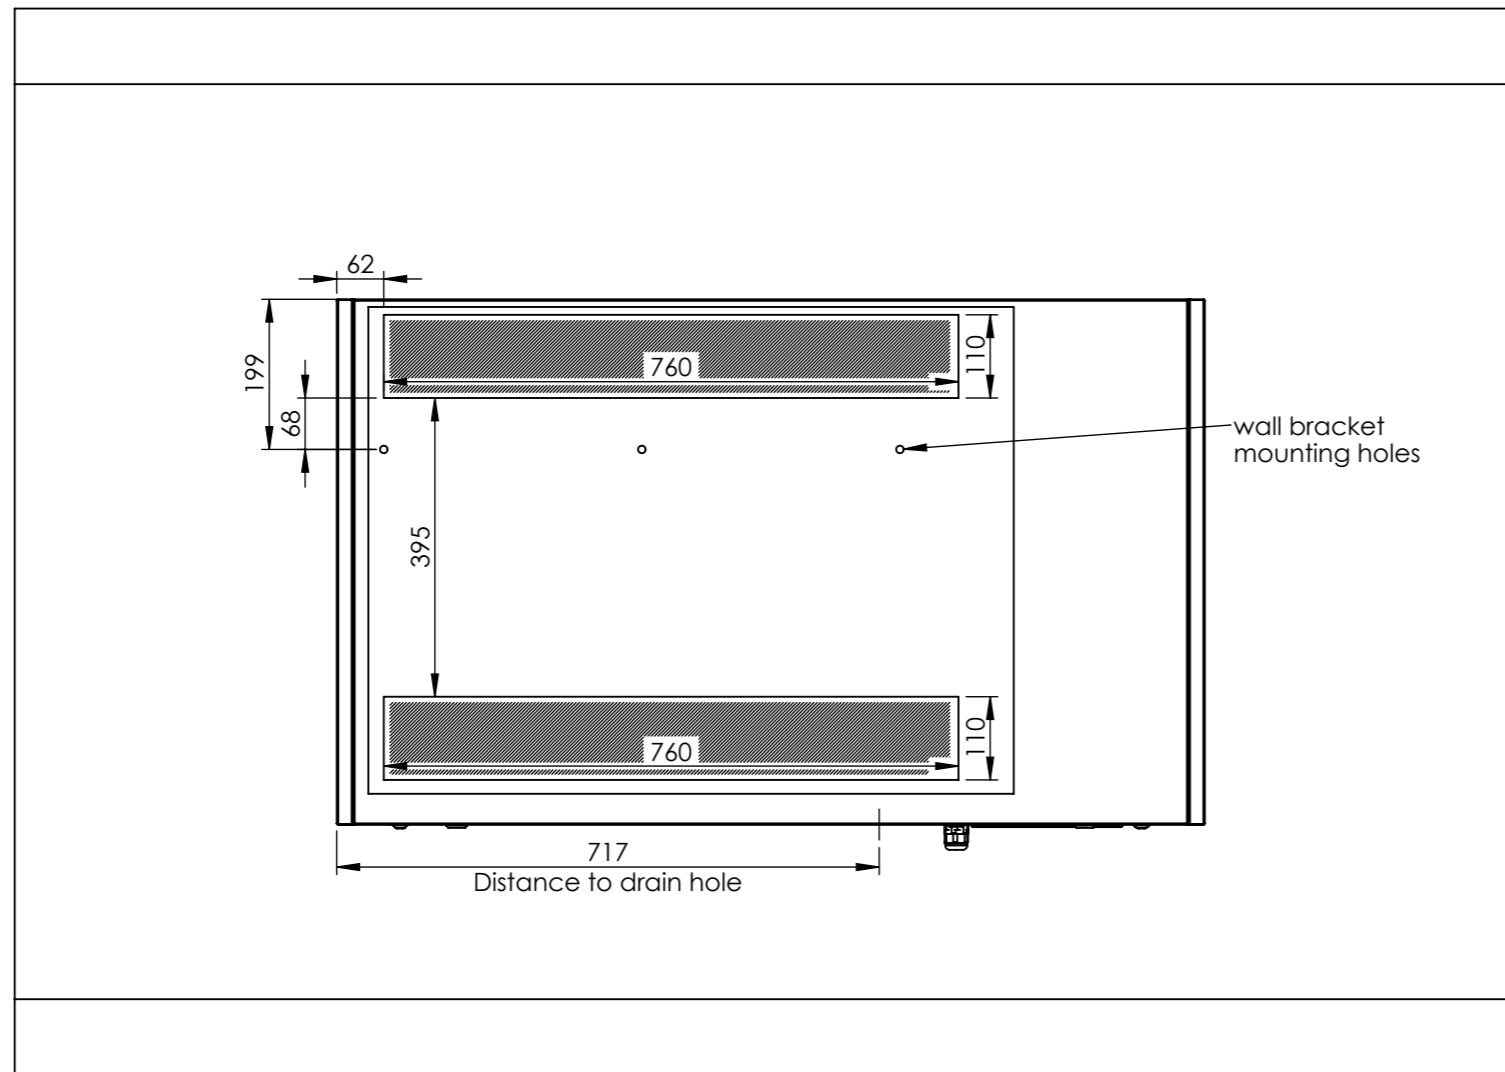

VPX-T 55 Mounting guide

Wall cut-out - seen from technical room side (front side)

Unit dimensions - VPX-T 55