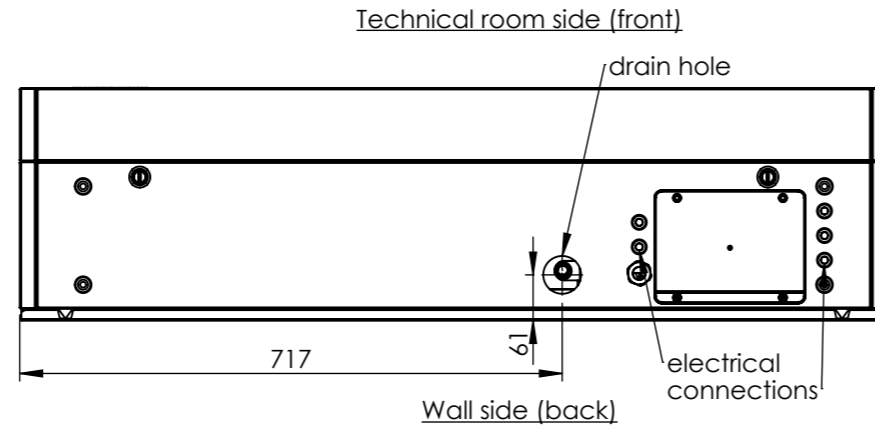

VPX-T 55 Mounting guide

Wall cut-out - seen from technical room side (front side)

Unit dimensions - VPX-T 55